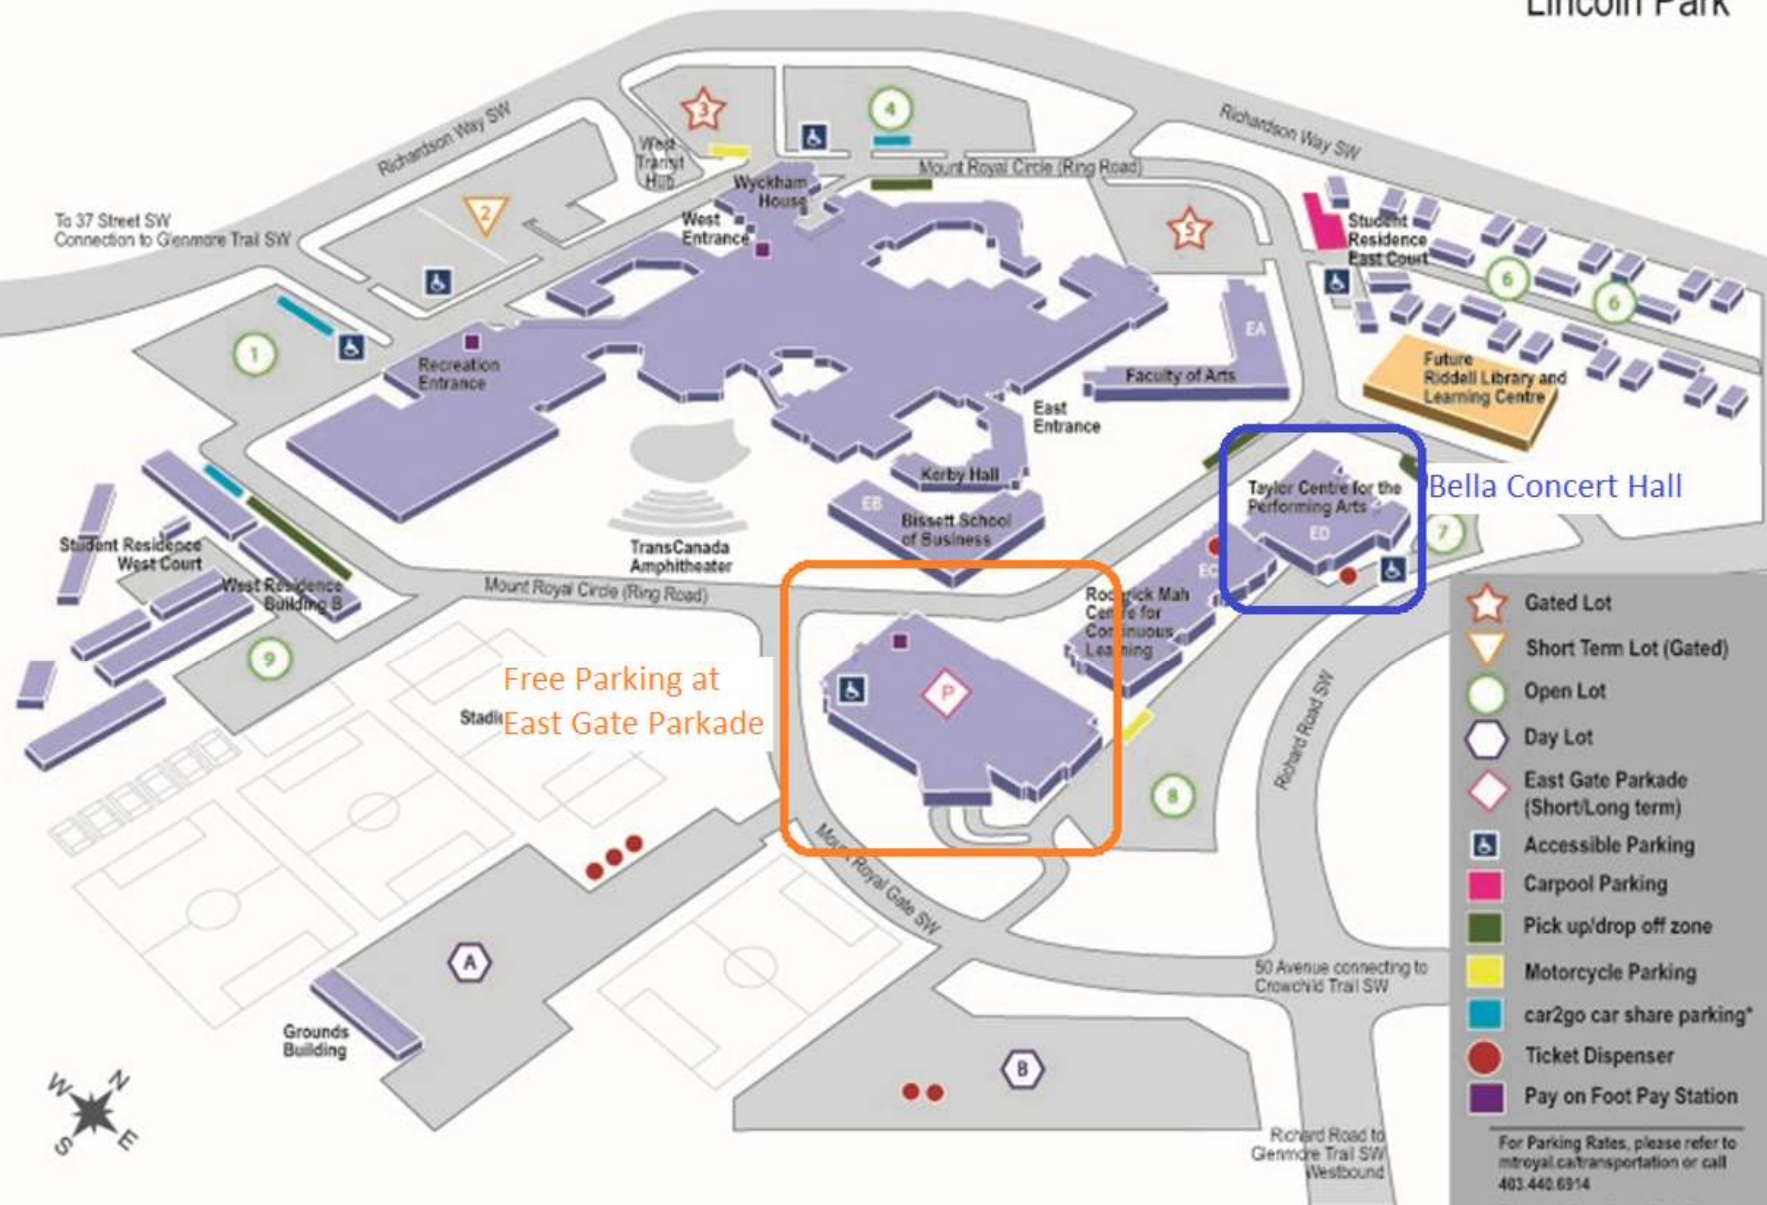

# Parking at Mount Royal University Lincoln Park

	Gated Lot
	Short Term Lot (Gated)
	Open Lot
	Day Lot
	East Gate Parkade (Short/Long term)
	Accessible Parking
	Carpool Parking
	Pick up/drop off zone
	Motorcycle Parking
	car2go car share parking*
	Ticket Dispenser
	Pay on Foot Pay Station